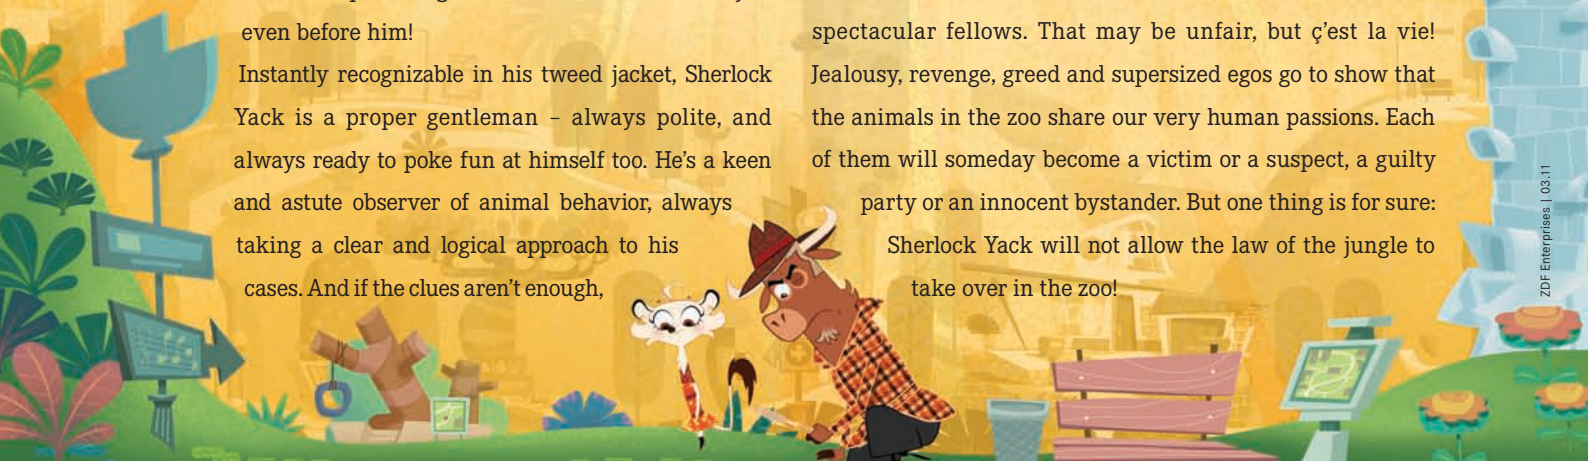

Instantly recognizable in his tweed jacket, Sherlock Yack is a proper gentleman - always polite, and always ready to poke fun at himself too. He's a keen and astute observer of animal behavior, always taking a clear and logical approach to his cases. And if the clues aren't enough,

he uses psychology to make the bad guys confess. The punishments always match the crime. Sometimes the culprit has to do community service, and sometimes he's even pardoned. Sherlock Yack's own "dear Watson" is Hermione, his lively young assistant. By observing and asking questions, she personifies the young viewers of the series. She's an apprentice detective, and Sherlock Yack encourages her to think into each case and not be taken in by appearances - an important lesson for the audience.

As for the animals in the zoo, it quickly emerges that they're not all equal. Some of them, like the Bengal tiger, enjoy the status of Very Important Animals. Others, like the African rat-mole, lead modest lives in the shadow of their more spectacular fellows. That may be unfair, but c'est la vie! Jealousy, revenge, greed and supersized egos go to show that the animals in the zoo share our very human passions. Each of them will someday become a victim or a suspect, a guilty party or an innocent bystander. But one thing is for sure:

Sherlock Yack will not allow the law of the jungle to take over in the zoo!